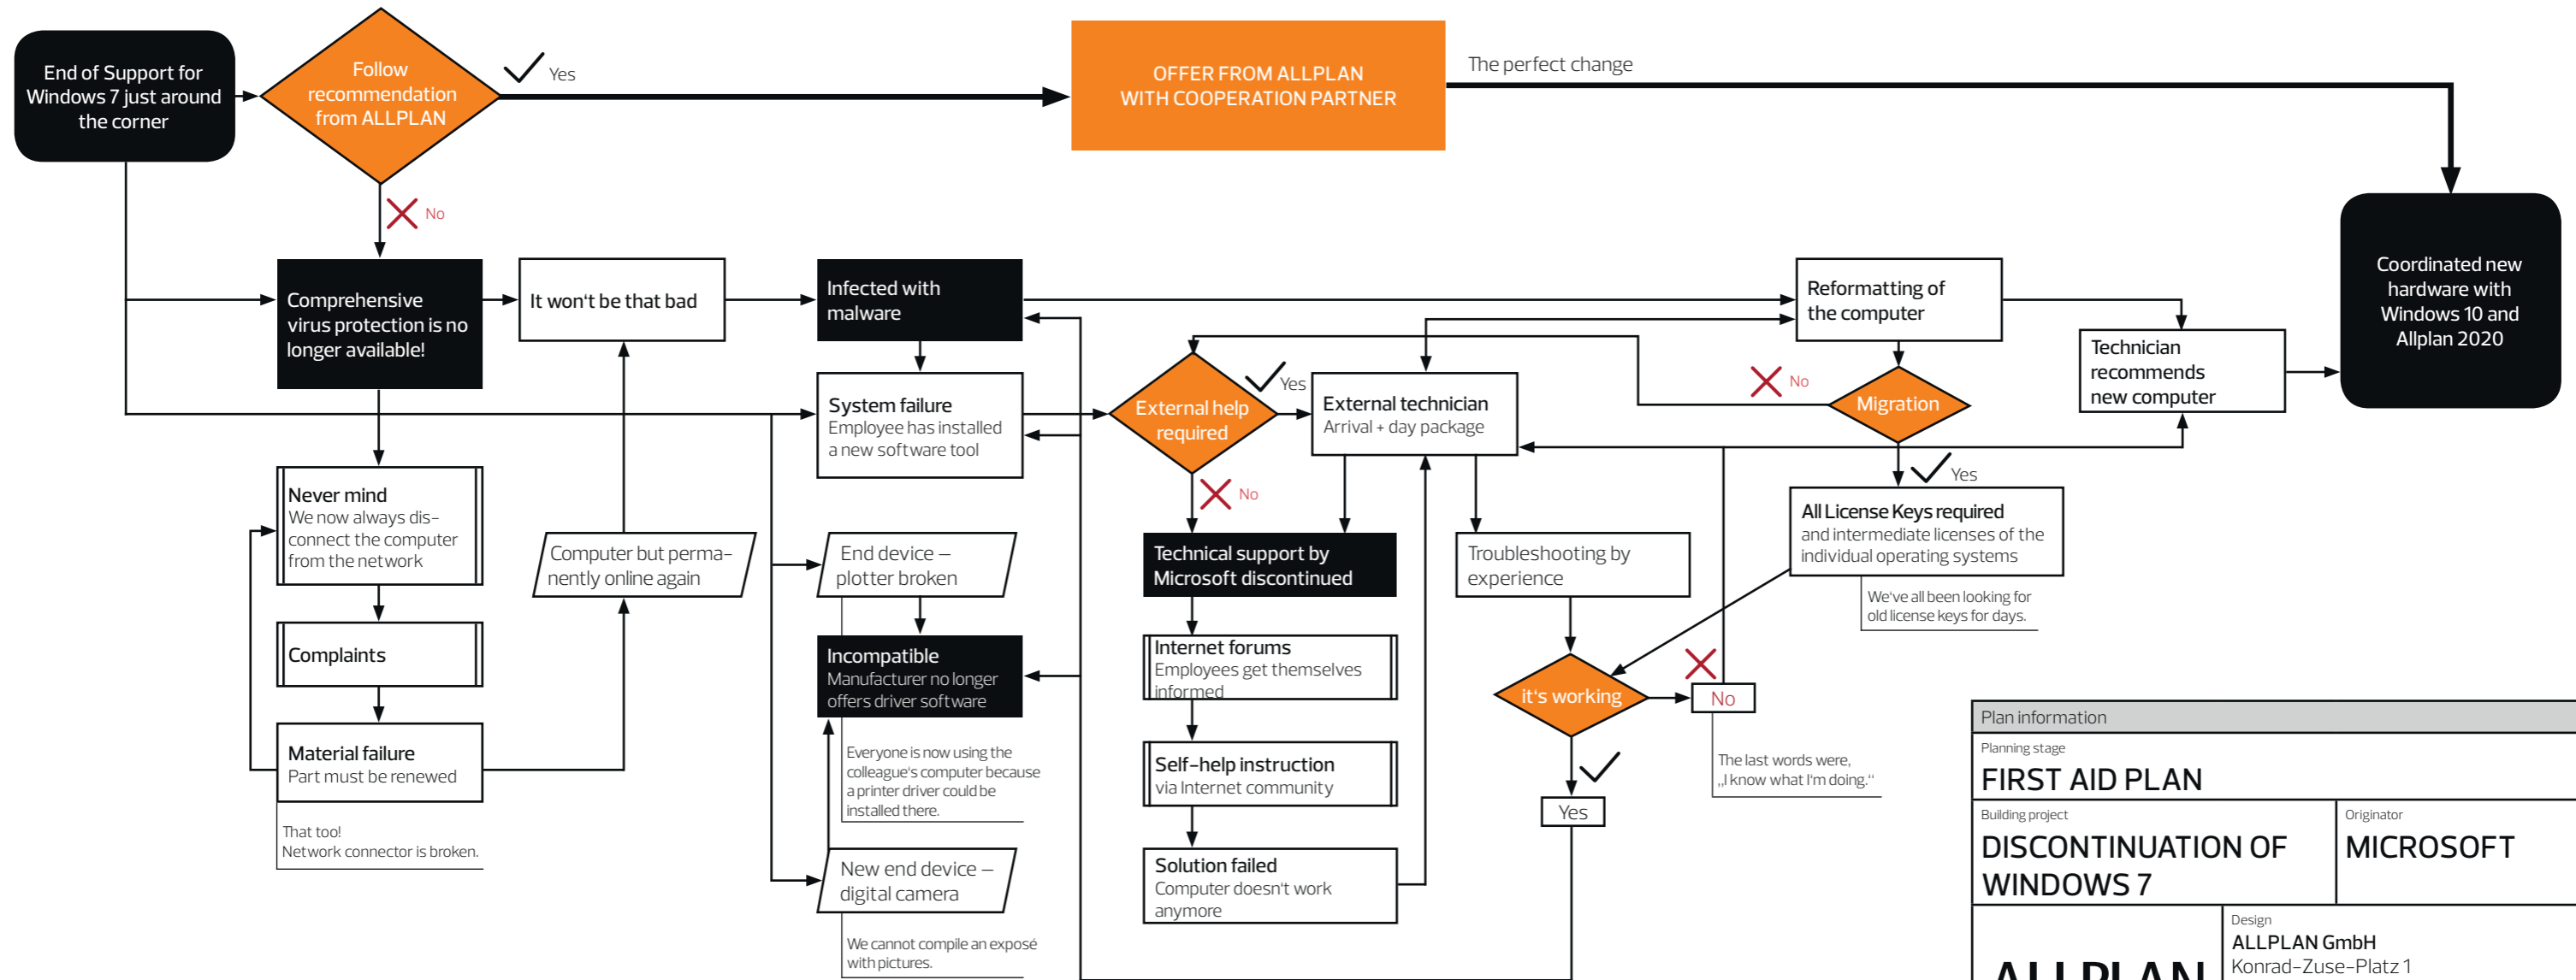

YOUR FIRST AID PLAN: SO THAT THE CHANGEOVER WORKS PERFECTLY. THE WRONG DECISION IS MADE QUICKLY. THE RIGHT ONE TOO.

CONCLUSION OF THE ALLPLAN RECOMMENDATION:

- > Drastic reduction of the hardware failure risk
- > Noticeable savings in internal resources
- > Minimal downtime
- > Significantly easier changeover

Plan information		
Planning stage FIRST AID PLAN		
Building project DISCONTINUATION OF WINDOWS 7		Originator MICROSOFT
ALLPLAN A NEMETSCHKE COMPANY	Design ALLPLAN GmbH Konrad-Zuse-Platz 1 81829 Munich	
	Scale 1:20	Date 01.10.2019
Plan number Win 7 → Win10+Allplan 2020	Sheet size DIN A3	Language en